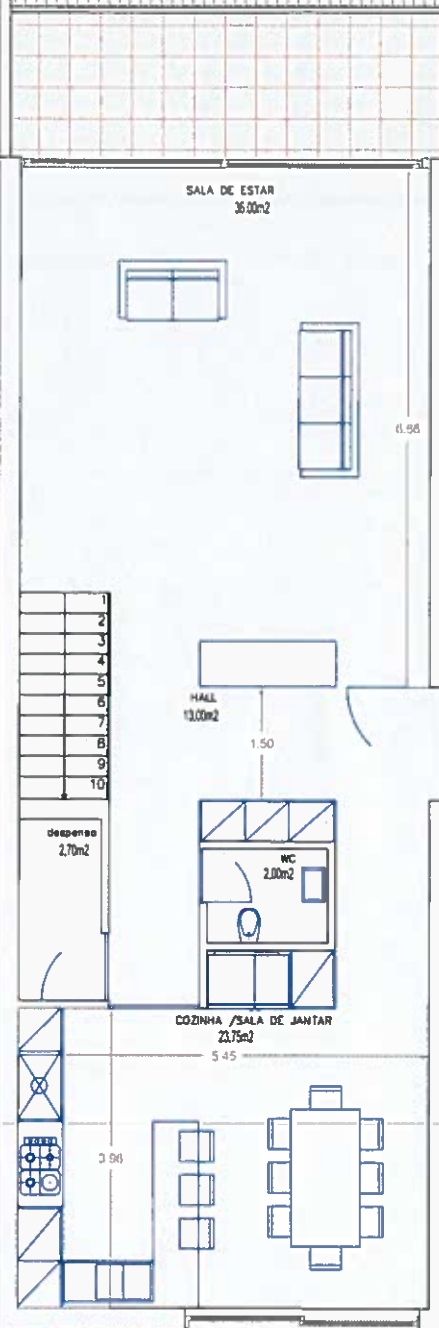

GARAGEM  
23.30m<sup>2</sup>

GARAGEM  
23.30m<sup>2</sup>

SALA DE ESTAR  
16.00m<sup>2</sup>

SALA DE ESTAR  
18.00m<sup>2</sup>

Faint, illegible text at the top of the page, possibly a header or title.

Several lines of very faint, illegible text in the upper middle section.

More faint, illegible text in the middle section of the page.

Faint, illegible text in the lower middle section, separated by a horizontal line.

Faint, illegible text in the lower section of the page.

Faint, illegible text at the bottom of the page, possibly a footer.