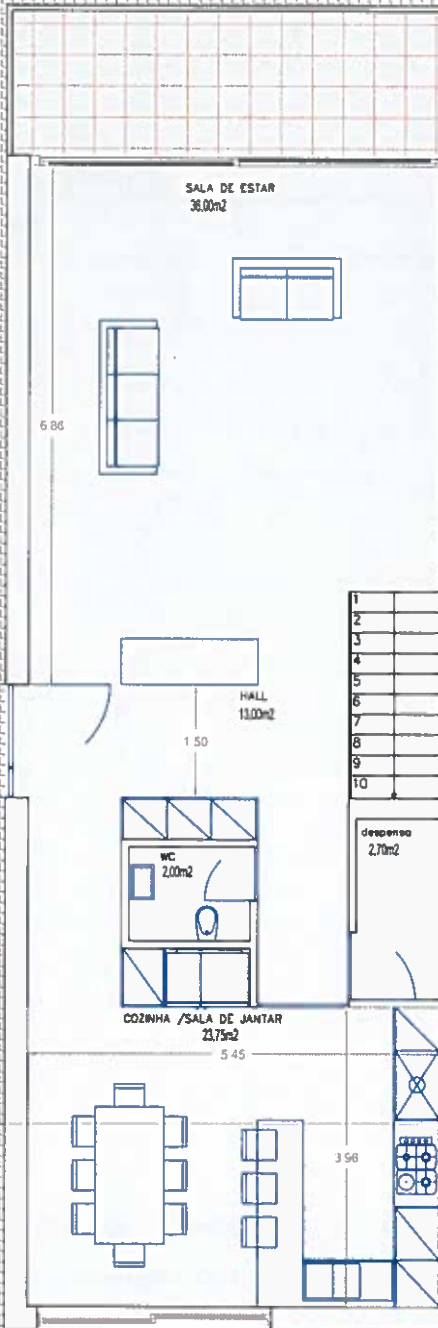

GARAGEM  
23.30m<sup>2</sup>

GARAGEM  
23.30m<sup>2</sup>

SALA DE ESTAR  
16.00m<sup>2</sup>

SALA DE ESTAR  
18.00m<sup>2</sup>

Faint, illegible text at the top of the page, possibly a header or title.

Several lines of very faint, illegible text in the upper middle section.

More faint, illegible text in the middle section of the page.

Faint, illegible text in the lower middle section, separated by a horizontal line.

Faint, illegible text in the lower section of the page.

Faint, illegible text at the bottom of the page, possibly a footer.