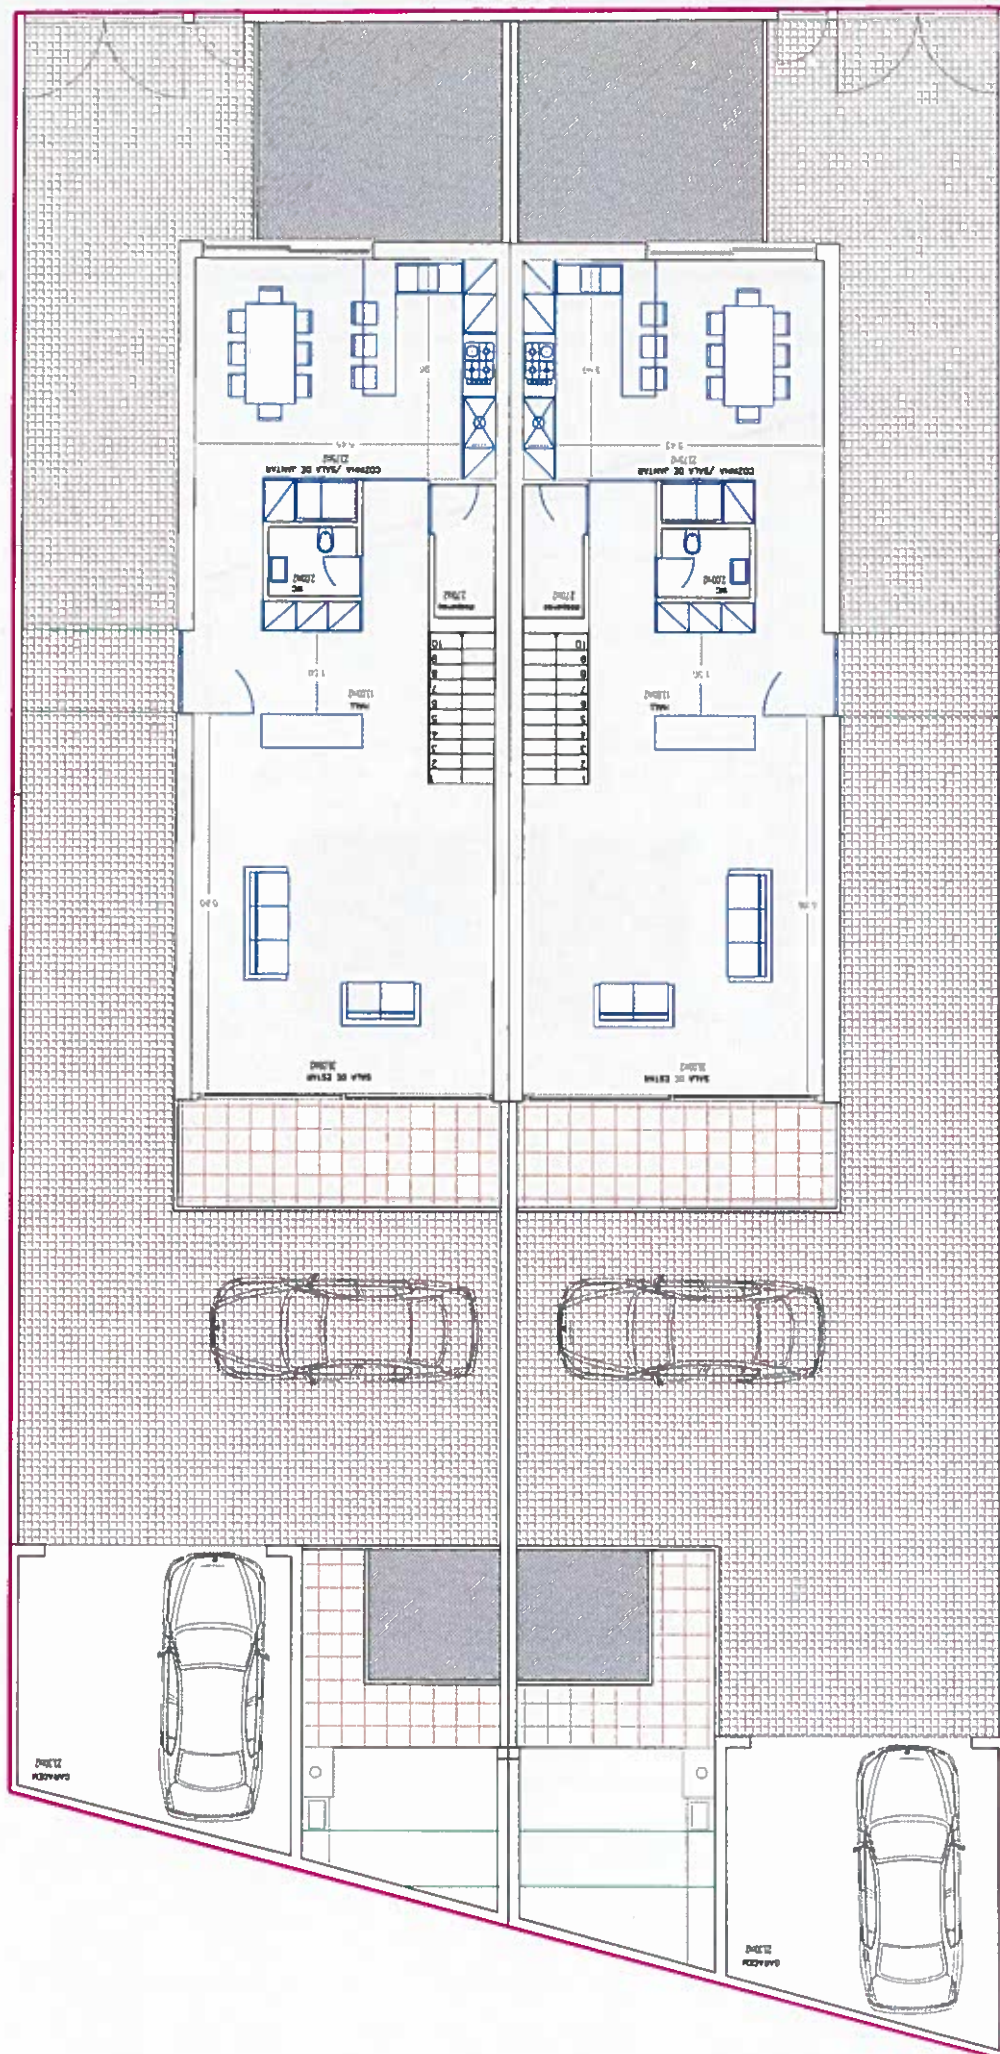

GARAGEM  
23.30m<sup>2</sup>

GARAGEM  
23.30m<sup>2</sup>

SALA DE ESTAR  
16.00m<sup>2</sup>

SALA DE ESTAR  
18.00m<sup>2</sup>

Faint, illegible text at the top of the page, possibly a header or title.

Several lines of very faint, illegible text in the upper middle section.

More faint, illegible text in the middle section of the page.

Faint, illegible text in the lower middle section, separated by a horizontal line.

Faint, illegible text in the lower section of the page.

Faint, illegible text at the bottom of the page, possibly a footer.